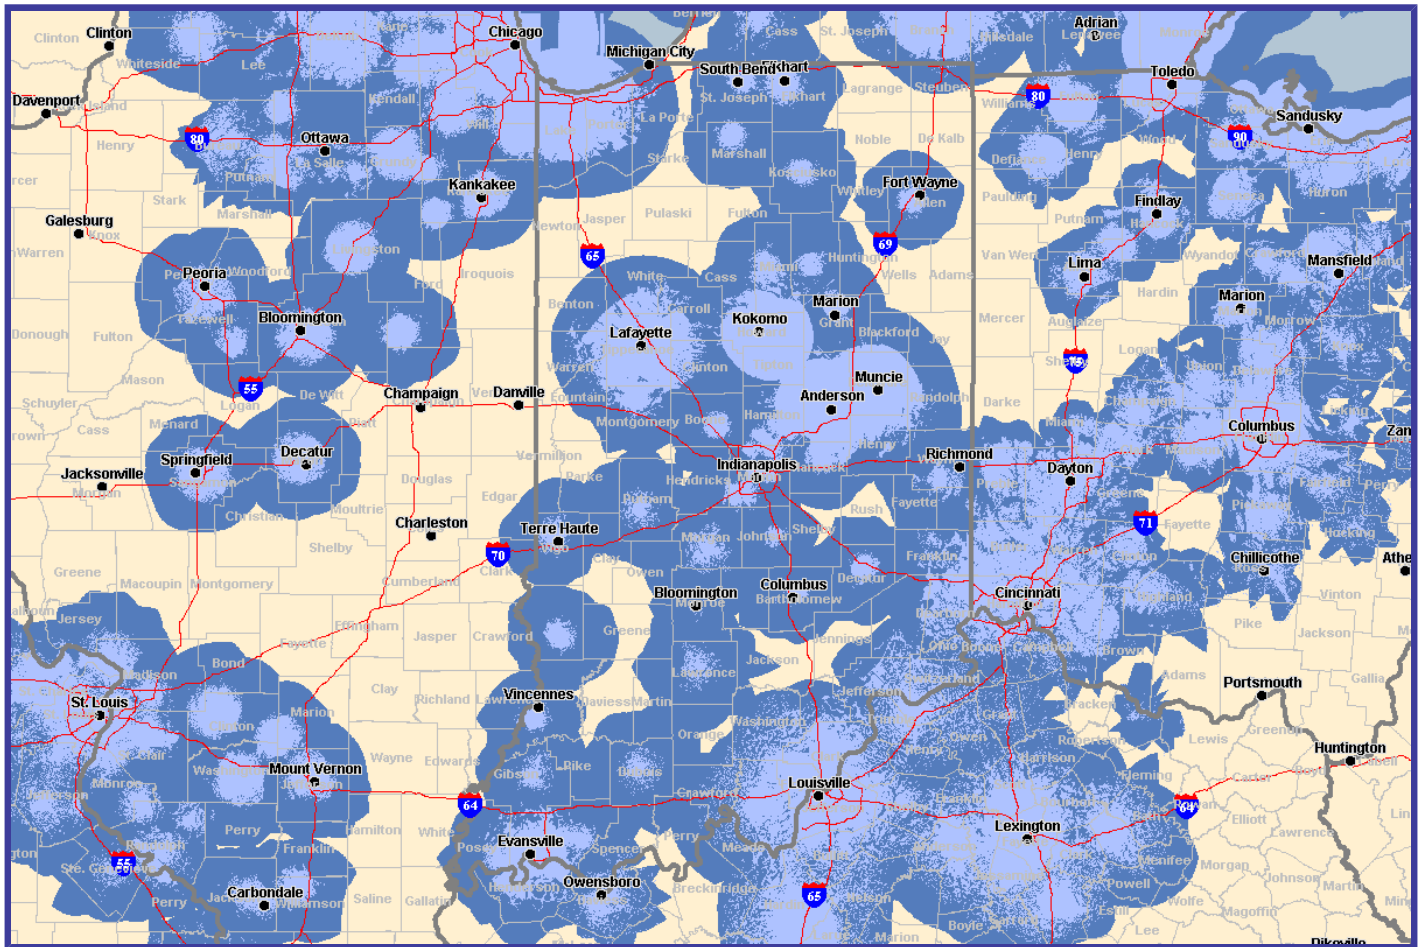

Indiana One-Way Paging.

This map is not a guarantee of coverage rather it indicates the approximate coverage radius provided by each transmitter and may vary from time to time due to frequency, climate, topography and atmospheric conditions.