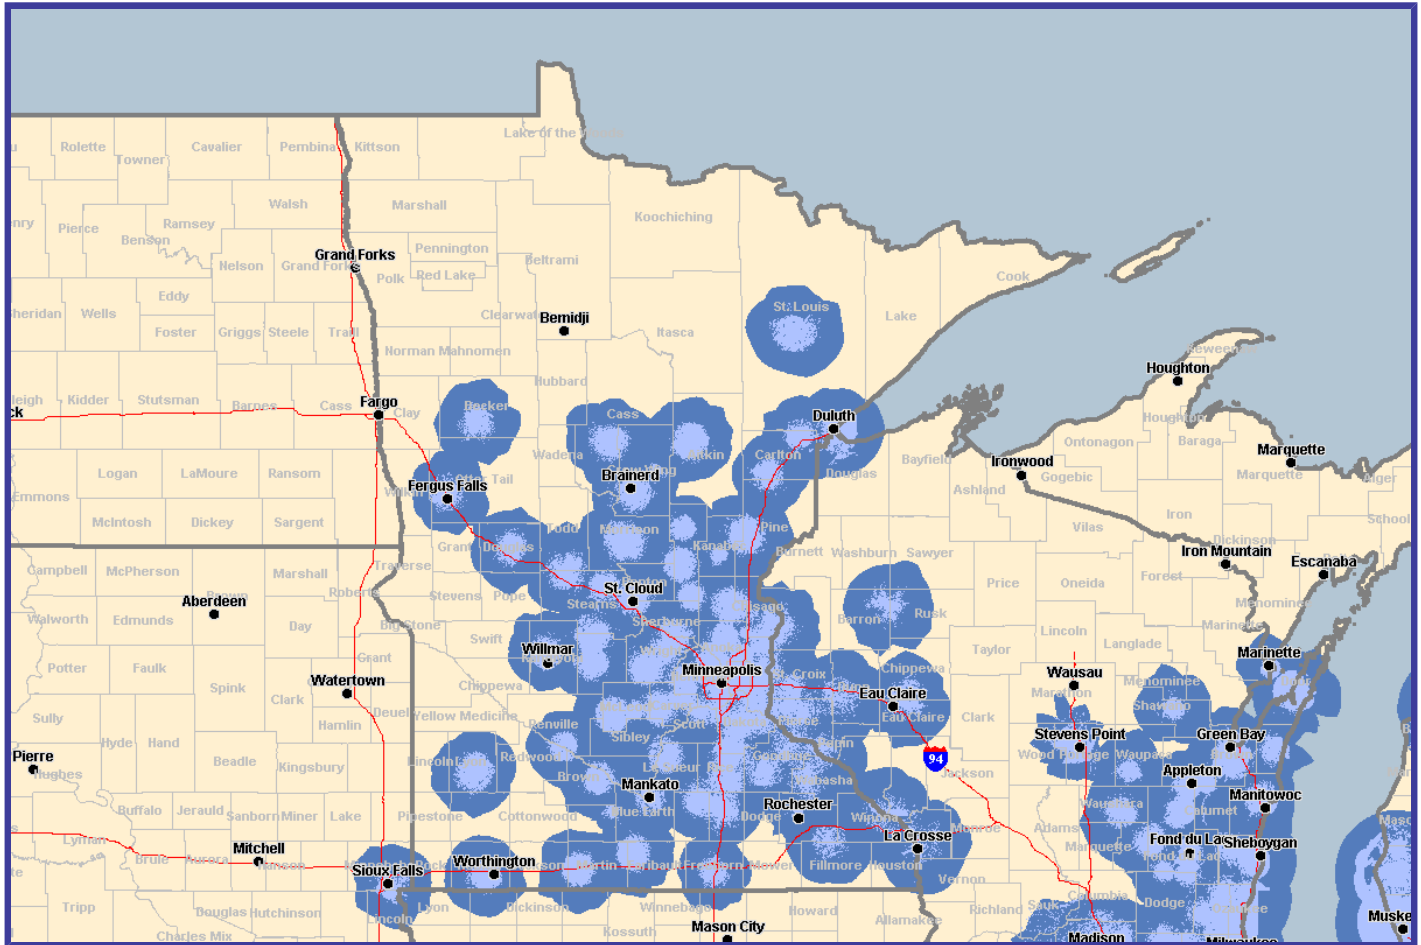

# Minnesota One-Way Paging.

This map is not a guarantee of coverage rather it indicates the approximate coverage radius provided by each transmitter and may vary from time to time due to frequency, climate, topography and atmospheric conditions.

[www.americanmessaging.net](http://www.americanmessaging.net)