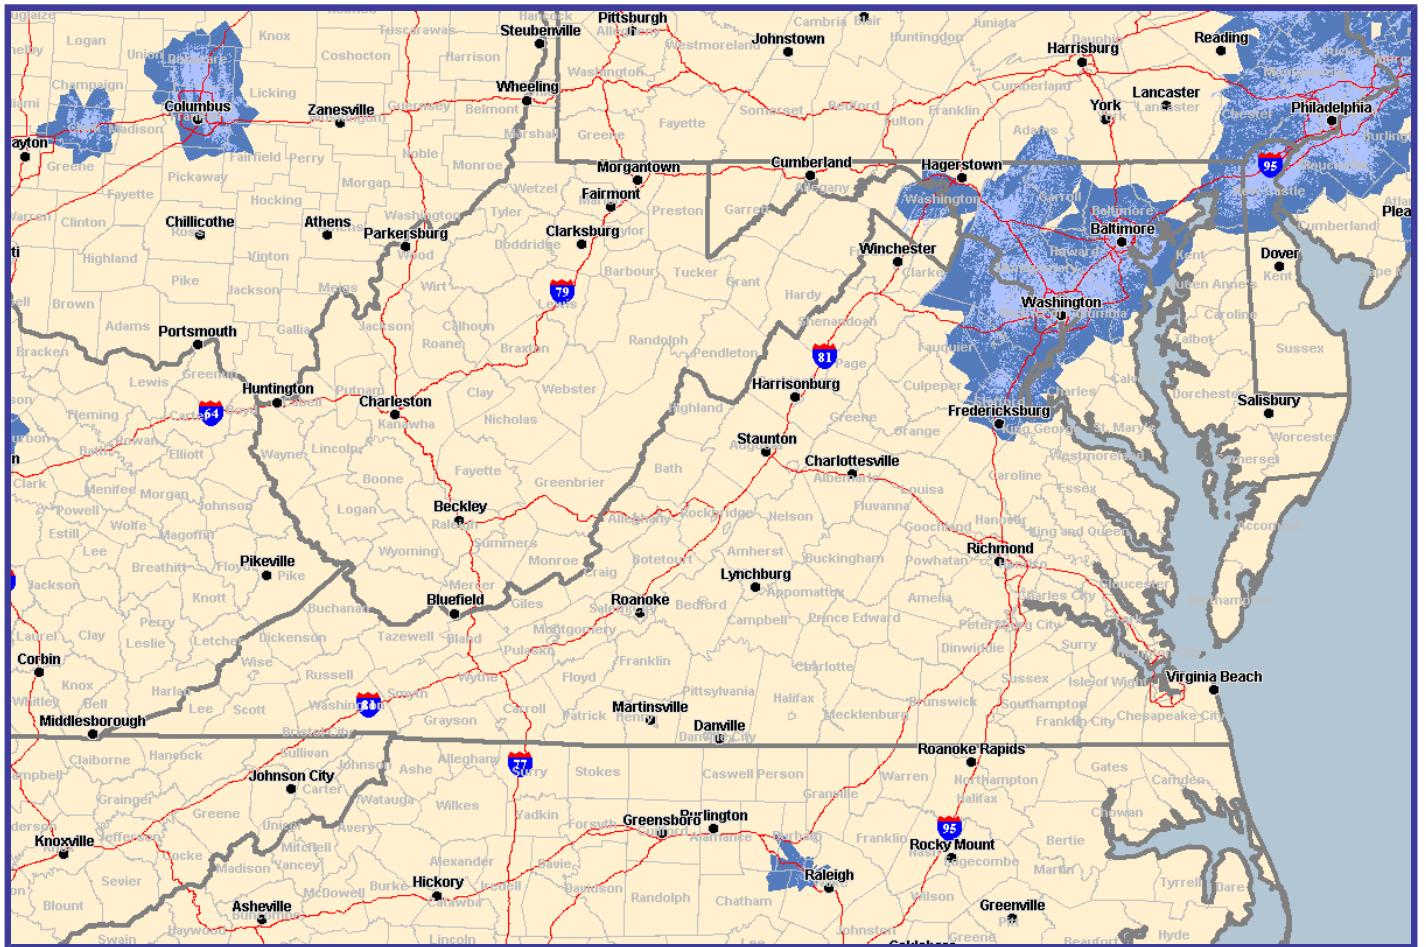

# Virginia 2-Way Paging.

This map is not a guarantee of coverage rather it indicates the approximate coverage radius provided by each transmitter and may vary from time to time due to frequency, climate, topography and atmospheric conditions.