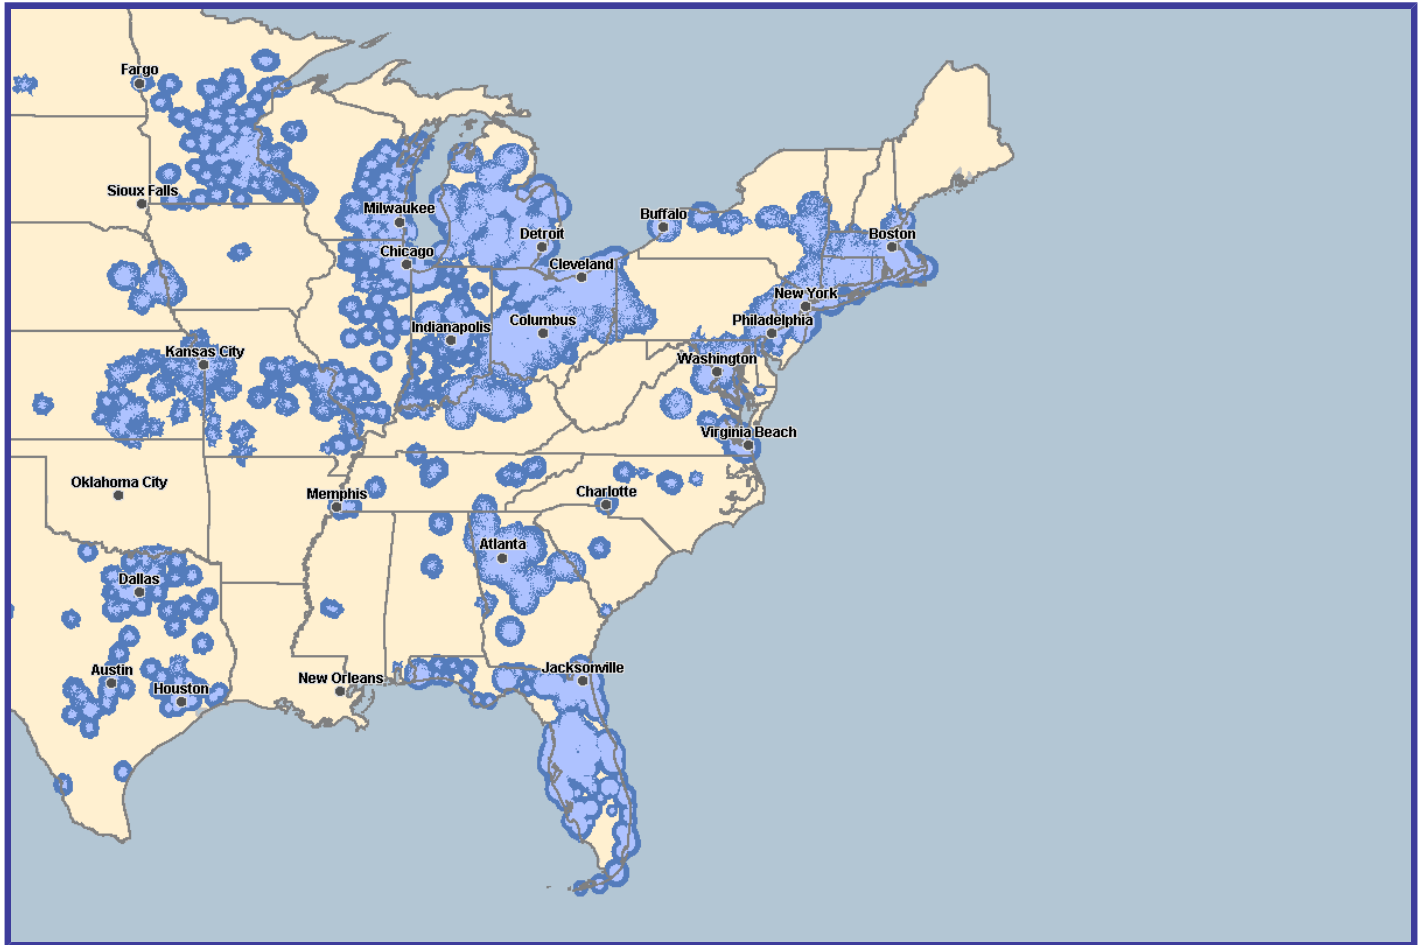

## East Region One-Way Paging.

This map is not a guarantee of coverage rather it indicates the approximate coverage radius provided by each transmitter and may vary from time to time due to frequency, climate, topography and atmospheric conditions.

[www.americanmessaging.net](http://www.americanmessaging.net)