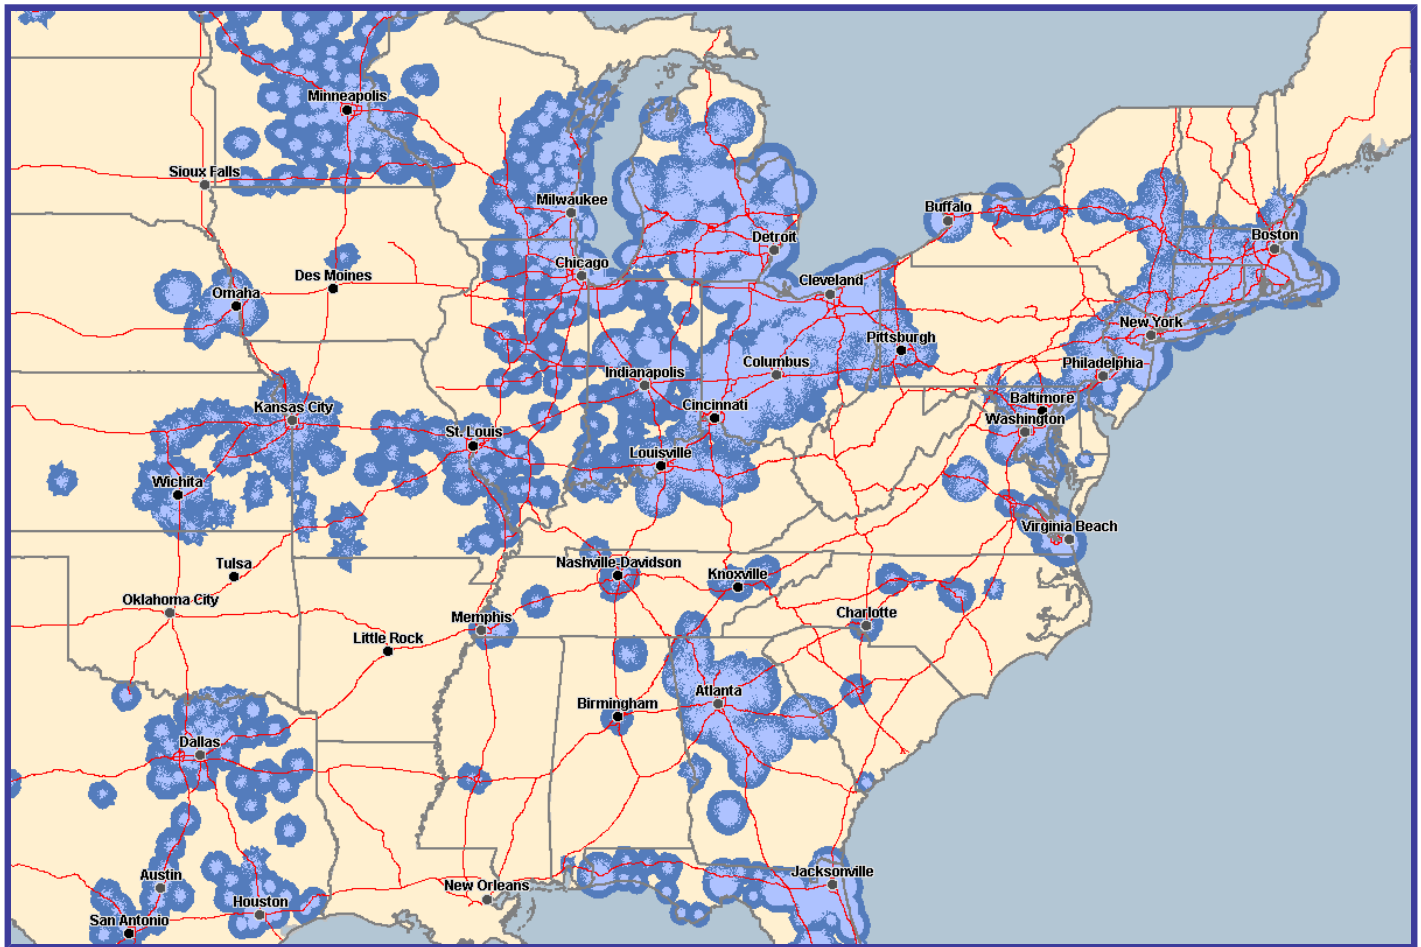

Great Lakes Region One-Way Paging.

This map is not a guarantee of coverage rather it indicates the approximate coverage radius provided by each transmitter and may vary from time to time due to frequency, climate, topography and atmospheric conditions.