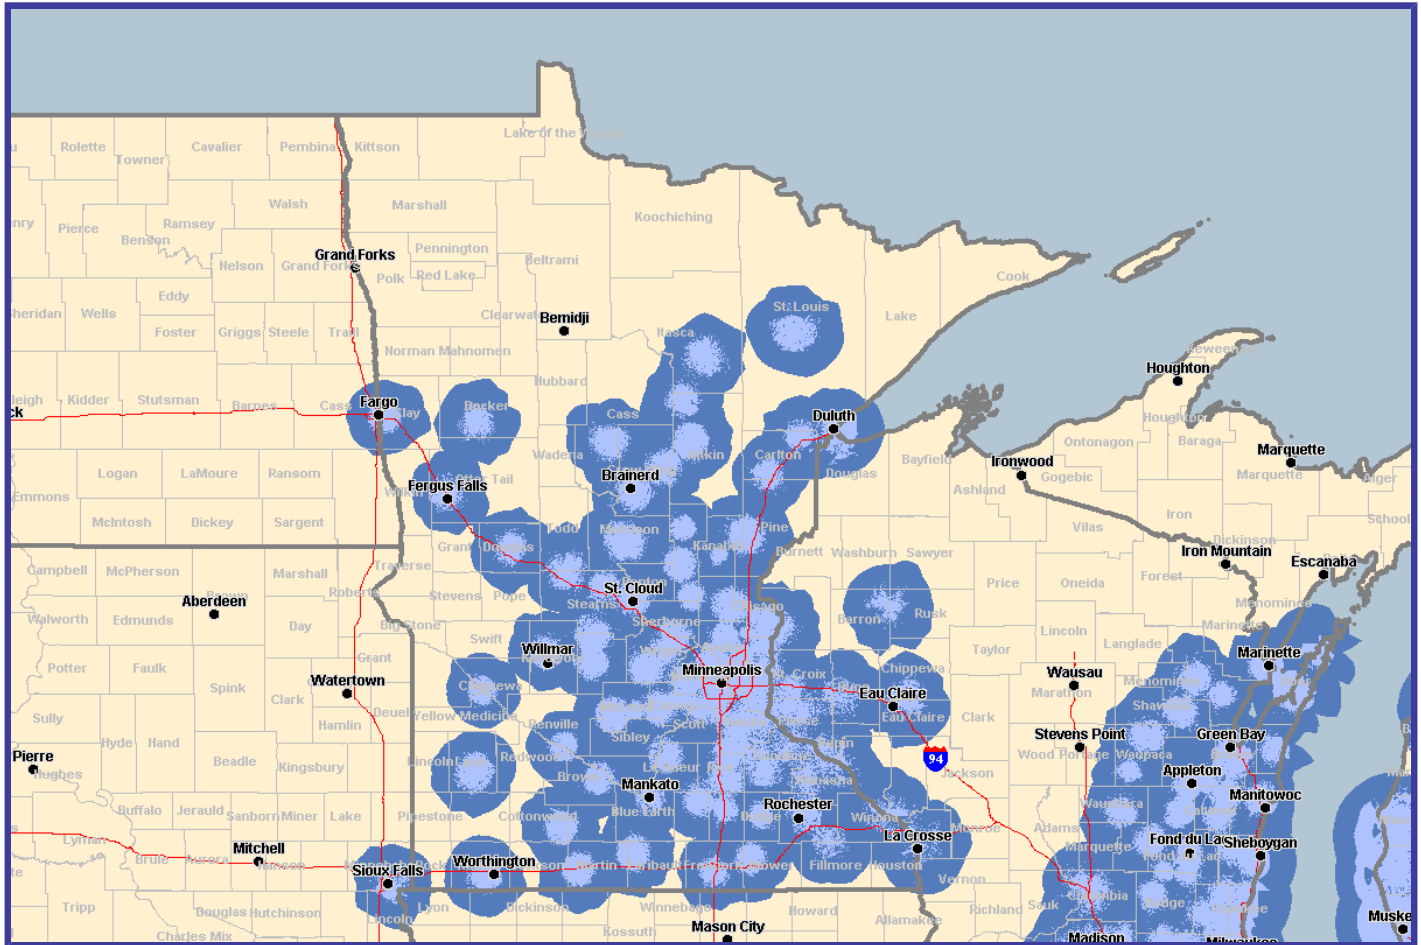

Minnesota One-Way Paging.

This map is not a guarantee of coverage rather it indicates the approximate coverage radius provided by each transmitter and may vary from time to time due to frequency, climate, topography and atmospheric conditions.