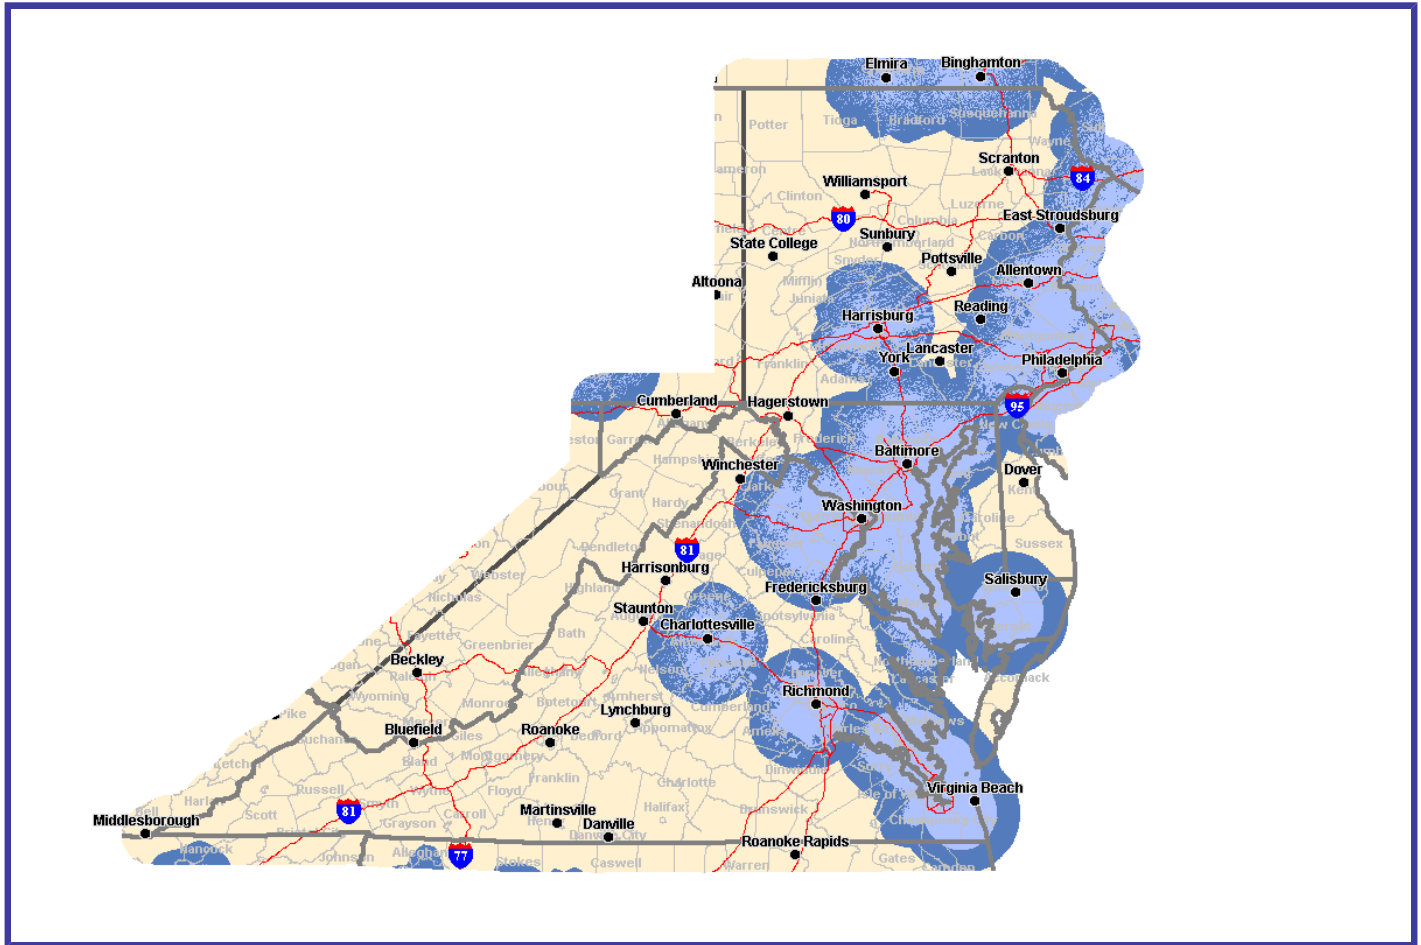

## Mid Atlantic Extended One-Way Paging

This map is not a guarantee of coverage rather it indicates the approximate coverage radius provided by each transmitter and may vary from time to time due to frequency, climate, topography and atmospheric conditions.

[www.americanmessaging.net](http://www.americanmessaging.net)